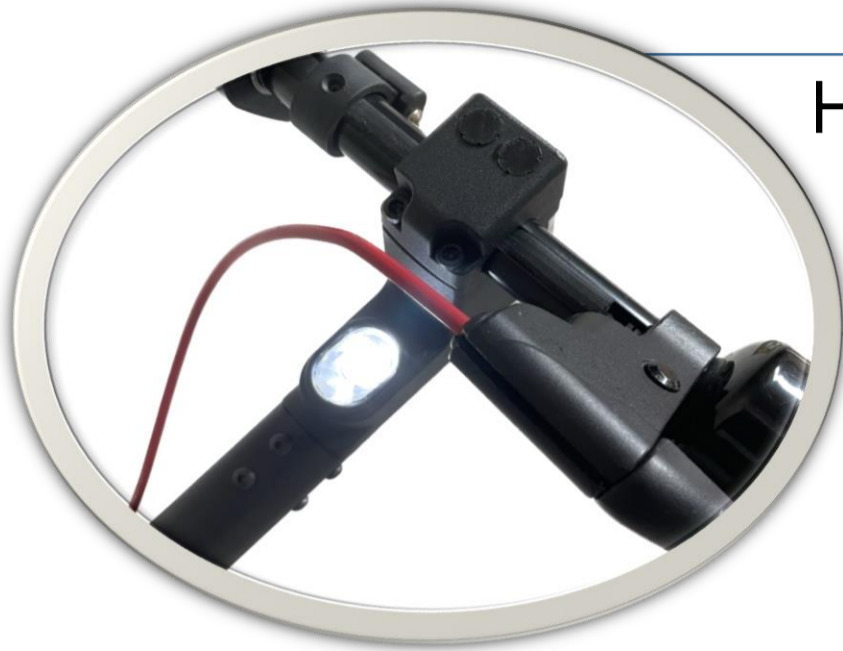

智能功能	藍牙、APP	function	bluetooth,APP
車架材質	鋁合金	material	aluminium alloy
電機功率	350W無刷	motor	350W
輪胎尺寸	10吋	tire size	10inch
制動系統	電子鼓煞	barkes	mechanical disc brake
最大載重	150Kg	weight capacity	150kg
最高時速	30km/小時	max speed	30km/hr
三檔變速	15/25/30km	three levels	1gear:15km/hr ; 2gear:25km/hr ; 3gear:30km/hr
儀表	LED液晶顯示	displayer	LED
車燈	前後照明、剎車燈	lamp	front and rear lights,brake lights
爬坡能力	30°	gradeability	30°
防水等級	IP56	waterproof	IP56
N.W.16.5kg	G.W.20kg	N.W.16.5kg	G.W.20kg
產品尺寸	119x47x115cm	size	119x47x115cm
包裝尺寸	119x21.5x58cm	package size	119x21.5x58cm
電池	36V、15.6A	battery	36V、15.6A
→ 20'GP:170PCS、40'GP:350PCS、40'HC:420PCS			

Three modes, one satisfaction

ECO
energy saving
mode

D
normal mode

S
sports mode

You can choose energy-saving mode/normal mode/sports mode according to the current environment to make riding smoother.

Headlights, illuminate the future

In the power-on state, just one button allows you to ride unimpeded at night.

Braking System

Electronic drum brake, through braking measures, can be in a short time and within the distance, reduce the speed or stop in time and quickly.

Rear lights

warning vehicles behind

Press the brake system, and the rear warning light will flash, prompting the vehicles behind to slow down, so that you and I can have an extra guarantee of safety.

tire size